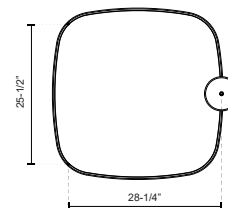

YUKON
PD78031
PENDANTS

PROJECT

SPECIFICATION DETAILS

Fixture Dimensions	L31-1/2" x W31-1/2" x H1-1/2"
Light Source	LED with DC Driver
Wattage	29W
Total Lumens	2000lm
Delivered Lumens	PN-1120lm*; UB-1050lm*; VB-1155lm*;
Voltage	120V
Color Temperature	3000K
CRI (Ra)	90CRI
Optional Color Temps	2700K - 5000K Available, Minimum Order Quantities Apply
LED Rated Life	50,000 hours
Dimming	100% - 10%, TRIAC or ELV Dimmer (Not Included)
Diffuser Details	White Silicone Diffuser
Adjustable	Yes
Wire Length	120" Max
Wire Type	Black Wire
Minimum Hang Height	6"
Sloped Ceiling Adaptable	Yes
Location	Dry
Illumination Direction	Up/Down
CEC Title 24 JA8	Yes, JA8-2022
Canopy Dimensions	D6-3/8" x H1-5/8"
Material	Aluminum
Paint Finish	PN01; UB01; VB01;

* For custom options, consult factory for details.
* For warranty information, please visit www.kuzcolighting.com/warranty

DESCRIPTION

Yukon brings a timeless charm that transforms any room into a captivating centerpiece of contemporary design. The Yukon family offers both simplicity and versatility with its integrated LED technology and the choice of mounting options □ center canopy or offset canopy. Elevate your space with these exquisite chandeliers, available in our most luxurious finishes: vintage brass, urban bronze, or polished nickel.

- Luxury painted finishes
- Timeless, simple style
- Integrated LED, no need for bulbs
- Adjustable wire up to 120" length
- Perfect for living rooms, kitchens, dining rooms, and more

COMMENT

KUZCO

CANADA: 19054 28TH AVENUE - SURREY, BC V3Z 6M3
USA: 3035 E. LONE MOUNTAIN ROAD - LAS VEGAS, NV 89081

WWW.KUZCOLIGHTING.COM

© 2024 KUZCO LIGHTING. ALL RIGHTS RESERVED.