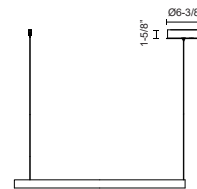

YUKON
PD78031
PENDANTS

PROJECT

SPECIFICATION DETAILS

Fixture Dimensions	L31-1/2" x W31-1/2" x H1-1/2"
Light Source	LED with DC Driver
Wattage	29W
Total Lumens	2000lm
Delivered Lumens	PN-1120lm*; UB-1050lm*; VB-1155lm*;
Voltage	120V
Color Temperature	3000K
CRI (Ra)	90CRI
Optional Color Temps	2700K - 5000K Available, Minimum Order Quantities Apply
LED Rated Life	50,000 hours
Dimming	100% - 10%, TRIAC or ELV Dimmer (Not Included)
Diffuser Details	White Silicone Diffuser
Adjustable	Yes
Wire Length	120" Max
Wire Type	Black Wire
Minimum Hang Height	6"
Sloped Ceiling Adaptable	Yes
Location	Dry
Illumination Direction	Up/Down
CEC Title 24 JA8	Yes, JA8-2022
Canopy Dimensions	D6-3/8" x H1-5/8"
Material	Aluminum
Paint Finish	PN01; UB01; VB01;

* For custom options, consult factory for details.
* For warranty information, please visit www.kuzcolighting.com/warranty

DESCRIPTION

Yukon brings a timeless charm that transforms any room into a captivating centerpiece of contemporary design. The Yukon family offers both simplicity and versatility with its integrated LED technology and the choice of mounting options □ center canopy or offset canopy. Elevate your space with these exquisite chandeliers, available in our most luxurious finishes: vintage brass, urban bronze, or polished nickel.

- Luxury painted finishes
- Timeless, simple style
- Integrated LED, no need for bulbs
- Adjustable wire up to 120" length
- Perfect for living rooms, kitchens, dining rooms, and more

COMMENT

KUZCO

CANADA: 19054 28TH AVENUE - SURREY, BC V3Z 6M3
USA: 3035 E. LONE MOUNTAIN ROAD - LAS VEGAS, NV 89081

WWW.KUZCOLIGHTING.COM

© 2024 KUZCO LIGHTING. ALL RIGHTS RESERVED.